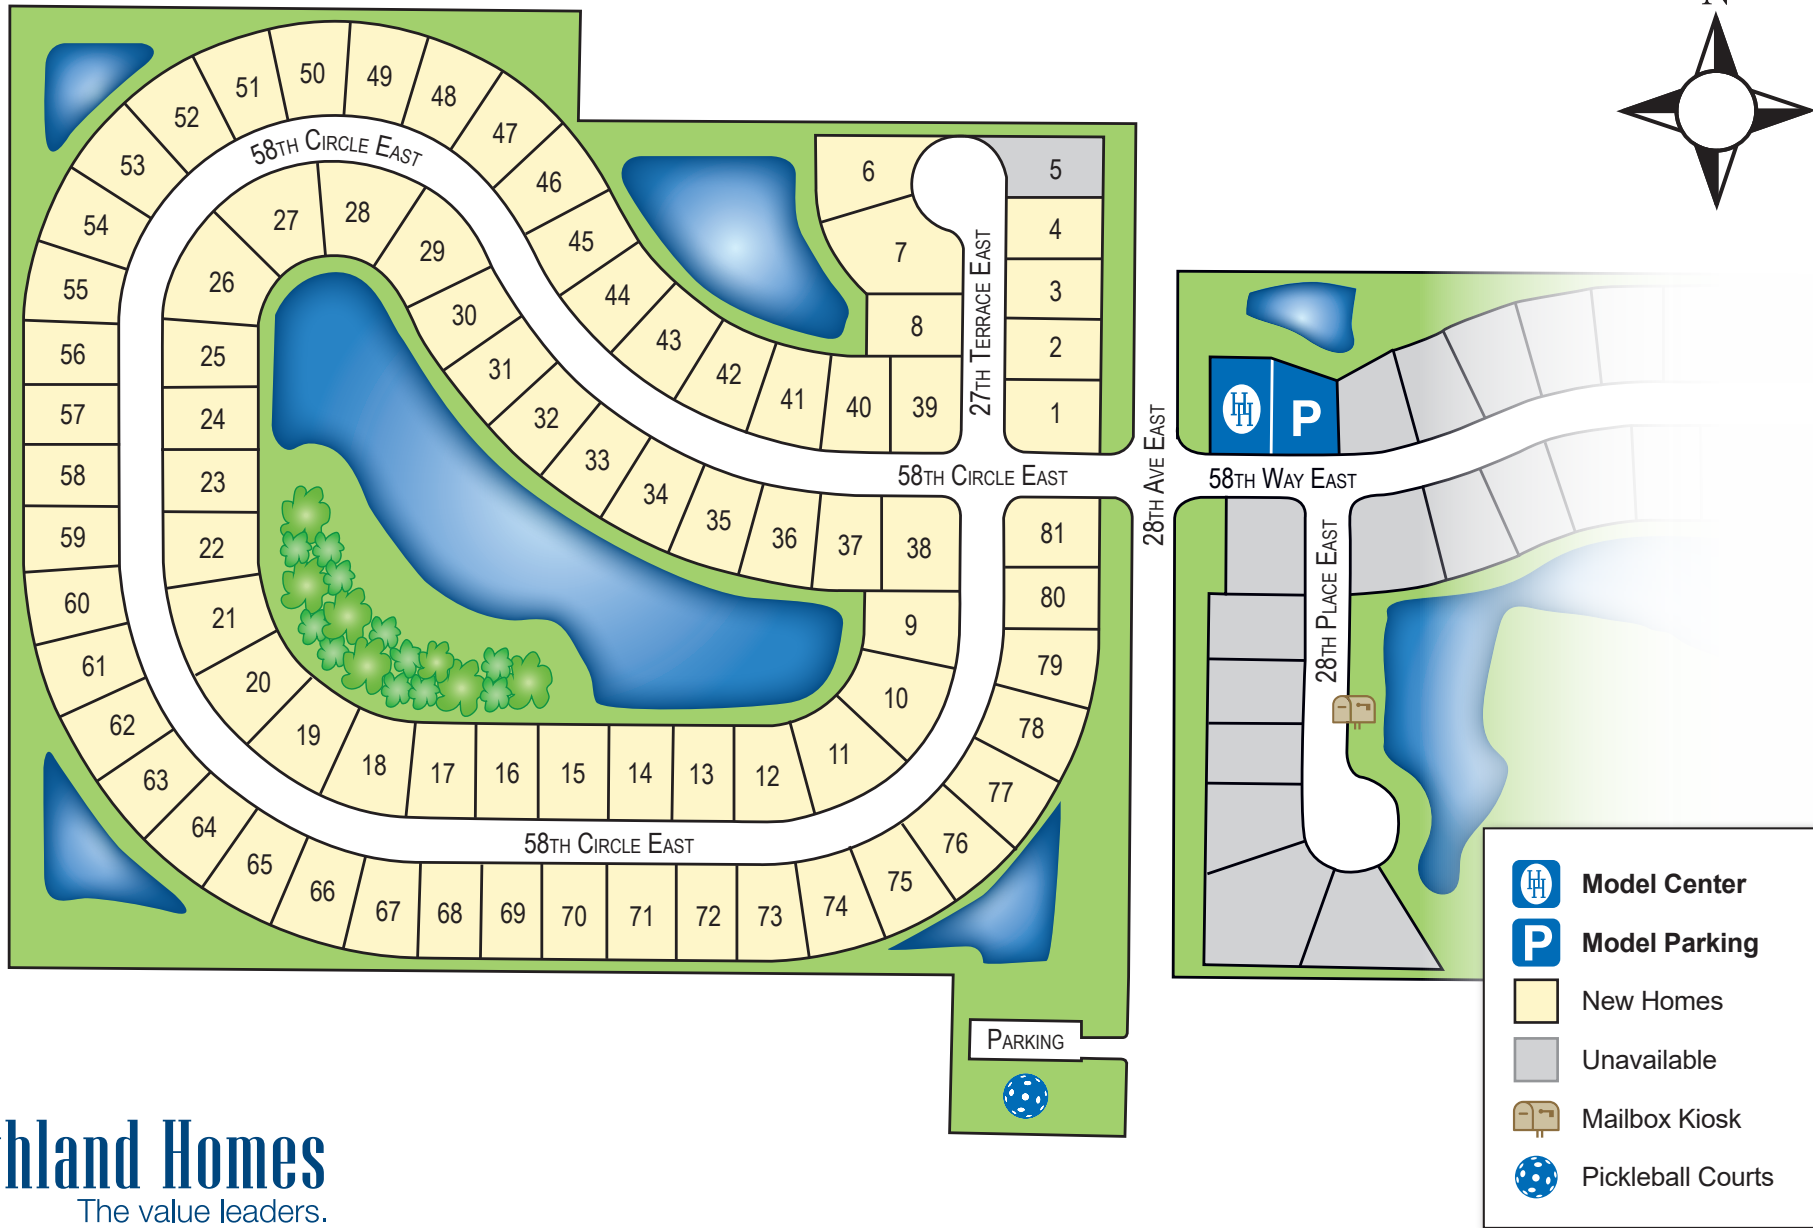

# Jackson Crossing

## Neighborhood Layout

12/19/23

**Highland Homes**  
The value leaders.

Jackson Crossing • 2806 58th Way East • Palmetto, FL 34221 • (941) 933-1900

[www.HighlandHomes.ORG](http://www.HighlandHomes.ORG)